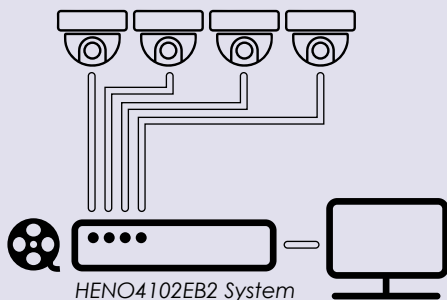

HENO4102EB2

Kit Includes:

- 2TB Hard Disk Drive
- 1080P 4 Channel NVR with PoE Built In
- Four 3.0MegaPixel High Definition Vandal Resistant Infra Red Dome Cameras
- CD, Network and Connection Guides
- Power Adaptors
- Mouse
- P2P