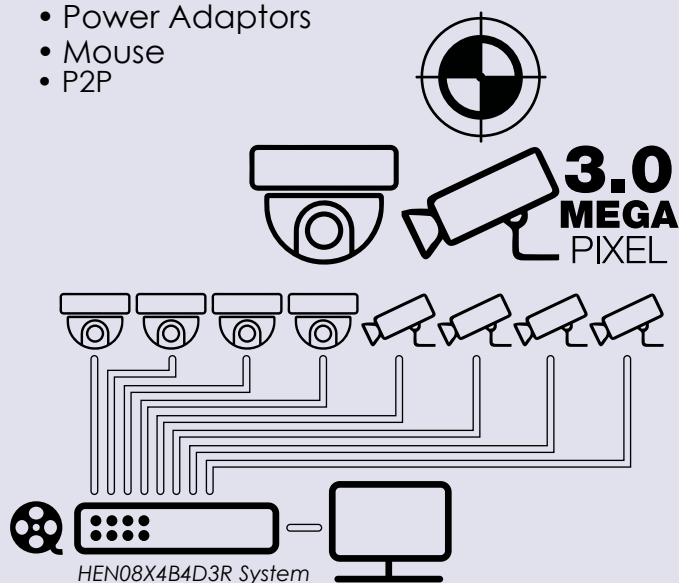

HEN08X4B4D3R

Kit Includes:

- **3TB Hard Disk Drive**
- 1080P **8 Channel NVR** with PoE Built In
- **Eight 3.0MegaPixel High Definition Vandal Resistant Infra Red Cameras** (4 Dome and 4 Bullet)
- CD, Network and Connection Guides
- Power Adaptors
- Mouse
- P2P