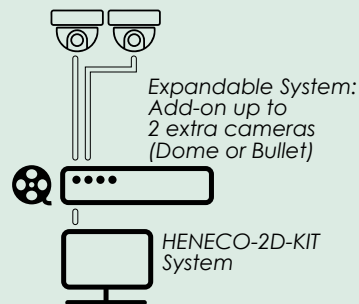

ECO Performance Range Six High Definition CCTV IP Kits to choose from:

All Kits Key Features:

- 1080P HD NVR with PoE Built In
- **1.3MP HD Cameras**
- **1TB Hard Disk Drive**
- Ready to Set Up
  – straight out of box
- View and Play Back Live
  – on Smart Phone or Tablet
- Fully PoE for easy installation and quick set-up

All Kits are Fully Featured – High Quality Video Recording

Feature-rich and easy-to-operate, the ECO Performance Range of CCTV Kits are designed for smaller installations at an affordable price.

- ➔ **Up to 20 meters Night Vision D&N**
- ➔ **P2P for Port Forwarding/Remote Access**
- ➔ **1080P per Port and True High Definition**

Features

- Compatible: Web client, HDCS & HonView Touch
- Support IPv6, ONVIF Profile S

NVR Features

- H.264 / MJPEG dual code decoding
- Support 2 SATA HDDs, max 8TB storage
- HDMI and VGA simultaneous video output
- Alarm-triggered screen tips, buzzer, PTZ, Email and FTP upload

Camera Features

- 25/30fps high resolution
- H.264 / MJPEG video compression
- TDN, 3DNR, BLC
- IR beam distance up to 20m
- IP66 weather-proof
- Digital watermark to ensure untampered videos
- 4 privacy mask zones

HENECO-2D-KIT

Kit Includes:

- 1080P **4 Channel NVR** with PoE Built In
- **Two 1.3MegaPixel High Definition Vandal Resistant Infra Red Dome Cameras**
- CD, Network and Connection Guides
- Power Adaptors
- Mouse
- P2P

HENECO-2B-KIT

Kit Includes:

- 1080P **4 Channel NVR** with PoE Built In
- **Two 1.3MegaPixel High Definition Vandal Resistant Infra Red Bullet Cameras**
- CD, Network and Connection Guides
- Power Adaptors
- Mouse
- P2P

Optional/Replacement Cameras available in Dome or Bullet:
Cat No **HED1PR3X** – 1.3MP 2.8mm IR Eye Ball Dome
Cat No **HBD1PR1X** – 1.3MP 3.6mm IR Mini Bullet