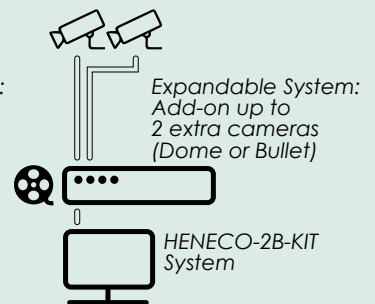

HENECO-2B-KIT

Kit Includes:

- 1080P **4 Channel NVR** with PoE Built In
- **Two 1.3MegaPixel High Definition Vandal Resistant Infra Red Bullet Cameras**
- CD, Network and Connection Guides
- Power Adaptors
- Mouse
- P2P