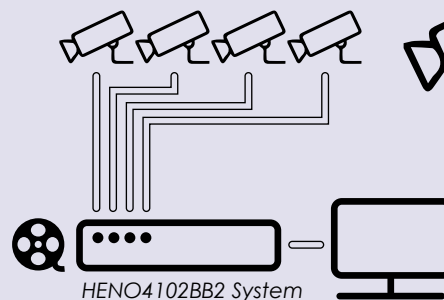

HENO4102BB2

Kit Includes:

- 2TB Hard Disk Drive
- 1080P 4 Channel NVR with PoE Built In
- Four 3.0MegaPixel High Definition Vandal Resistant Infra Red Bullet Cameras
- CD, Network and Connection Guides
- Power Adaptors
- Mouse
- P2P