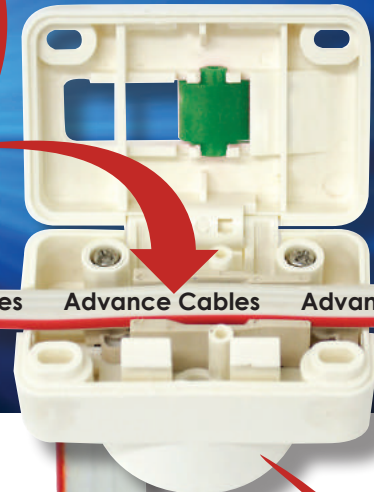

What's NEW

@ OMEGA

FND

Express Connect Plug Base

Advance Cables Advance Cables Advance Cables

- **Super Quick Installation**
- Terminates in 4 Seconds
- No Tools Required, *and*
- No Stripping of Insulation
- SlimFit – only 65mm long
Fits 70mm downlight cut-out
- One Piece
- **Patented Technology**

Cat No:
EXCPB

The world's first tool-less plug base. Terminates in 4 seconds – much faster to wire than any other plug base on the market today.

SPECIFICATIONS	EXCPB
Voltage:	250VAC
Frequency:	50/60Hz
Amperage:	10A
Complies with:	AS/NZS3112
Suits:	1.5mm ² -2.5mm ² 3 Core TPS Cable