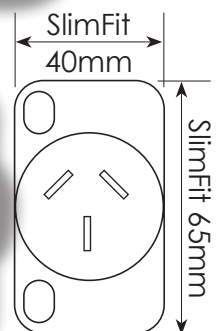

What's NEW

@ OMEGA

FND

Express Connect Plug Base

Advance Cables Advance Cables Advance Cables

- **Super Quick Installation**
- Terminates in 4 Seconds
- No Tools Required, *and*
- No Stripping of Insulation
- SlimFit – only 65mm long
Fits 70mm downlight cut-out
- One Piece
- **Patented Technology**

Cat No:
EXCPB

The world's first tool-less plug base. Terminates in 4 seconds – much faster to wire than any other plug base on the market today.

SPECIFICATIONS	EXCPB
Voltage:	250VAC
Frequency:	50/60Hz
Amperage:	10A
Complies with:	AS/NZS3112
Suits:	1.5mm ² -2.5mm ² 3 Core TPS Cable