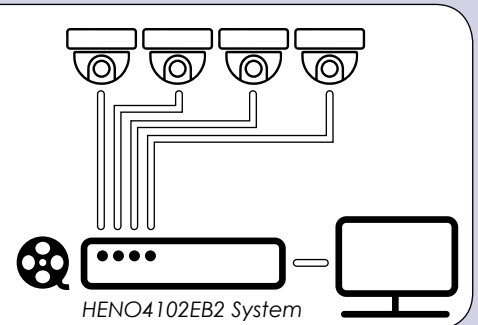

Honeywell

FULL
SPECS
OVERLEAF

HENO4102EB2

Professional Performance Range High Definition CCTV IP Kit

High Quality & Performance

Ideal for Medium to Large Enterprises

Key Features:

- 1080P HD 4 Channel NVR with PoE Built In
- **Four 3.0MP HD Dome Cameras**
- Fully Installed 2TB Hard Disk Drive
- Ready to Set Up – straight out of box
- View and Play Back Live
 - on your Smart Phone or Tablet
- P2P for Port Forwarding/Remote Access

 **OMEGA**
Securing your Future

Honeywell

HENO4102EB2

Professional Performance Range

4 Channel CCTV IP Kit

Fully Featured – High Quality Video Recording

Kit Includes:

- Four 3.0MegaPixel High Definition Vandal Resistant Infra Red Dome Cameras
- 1080P 4 Channel NVR with PoE Built In
- CD, Network and Connection Guides
- Mouse
- Power Adaptors

Benefits of this CCTV IP Kit:

True 3.0 MegaPixel cameras coupled with a large 2TB Hard Drive ensures you get superb high quality video recording and storage. The cameras also offer extended surveillance at night up to 40 metres.