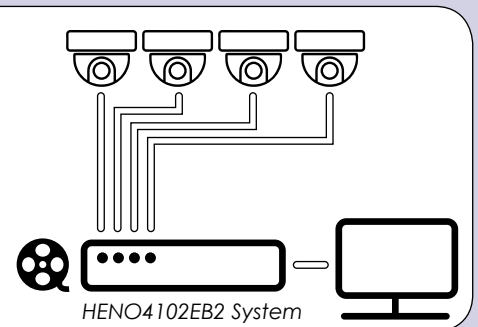

Honeywell

FULL
SPECS
OVERLEAF

HENO4102EB2

Professional Performance Range High Definition CCTV IP Kit

High Quality & Performance

Ideal for Medium to Large Enterprises

Key Features:

- 1080P HD 4 Channel NVR with PoE Built In
- **Four 3.0MP HD Dome Cameras**
- Fully Installed 2TB Hard Disk Drive
- Ready to Set Up – straight out of box
- View and Play Back Live
 - on your Smart Phone or Tablet
- P2P for Port Forwarding/Remote Access

 **OMEGA**
Securing your Future

Honeywell

HENO4102EB2

Professional Performance Range

4 Channel CCTV IP Kit

Fully Featured – High Quality Video Recording

Kit Includes:

- Four 3.0MegaPixel High Definition Vandal Resistant Infra Red Dome Cameras
- 1080P 4 Channel NVR with PoE Built In
- CD, Network and Connection Guides
- Mouse
- Power Adaptors

Benefits of this CCTV IP Kit:

True 3.0 MegaPixel cameras coupled with a large 2TB Hard Drive ensures you get superb high quality video recording and storage. The cameras also offer extended surveillance at night up to 40 metres.